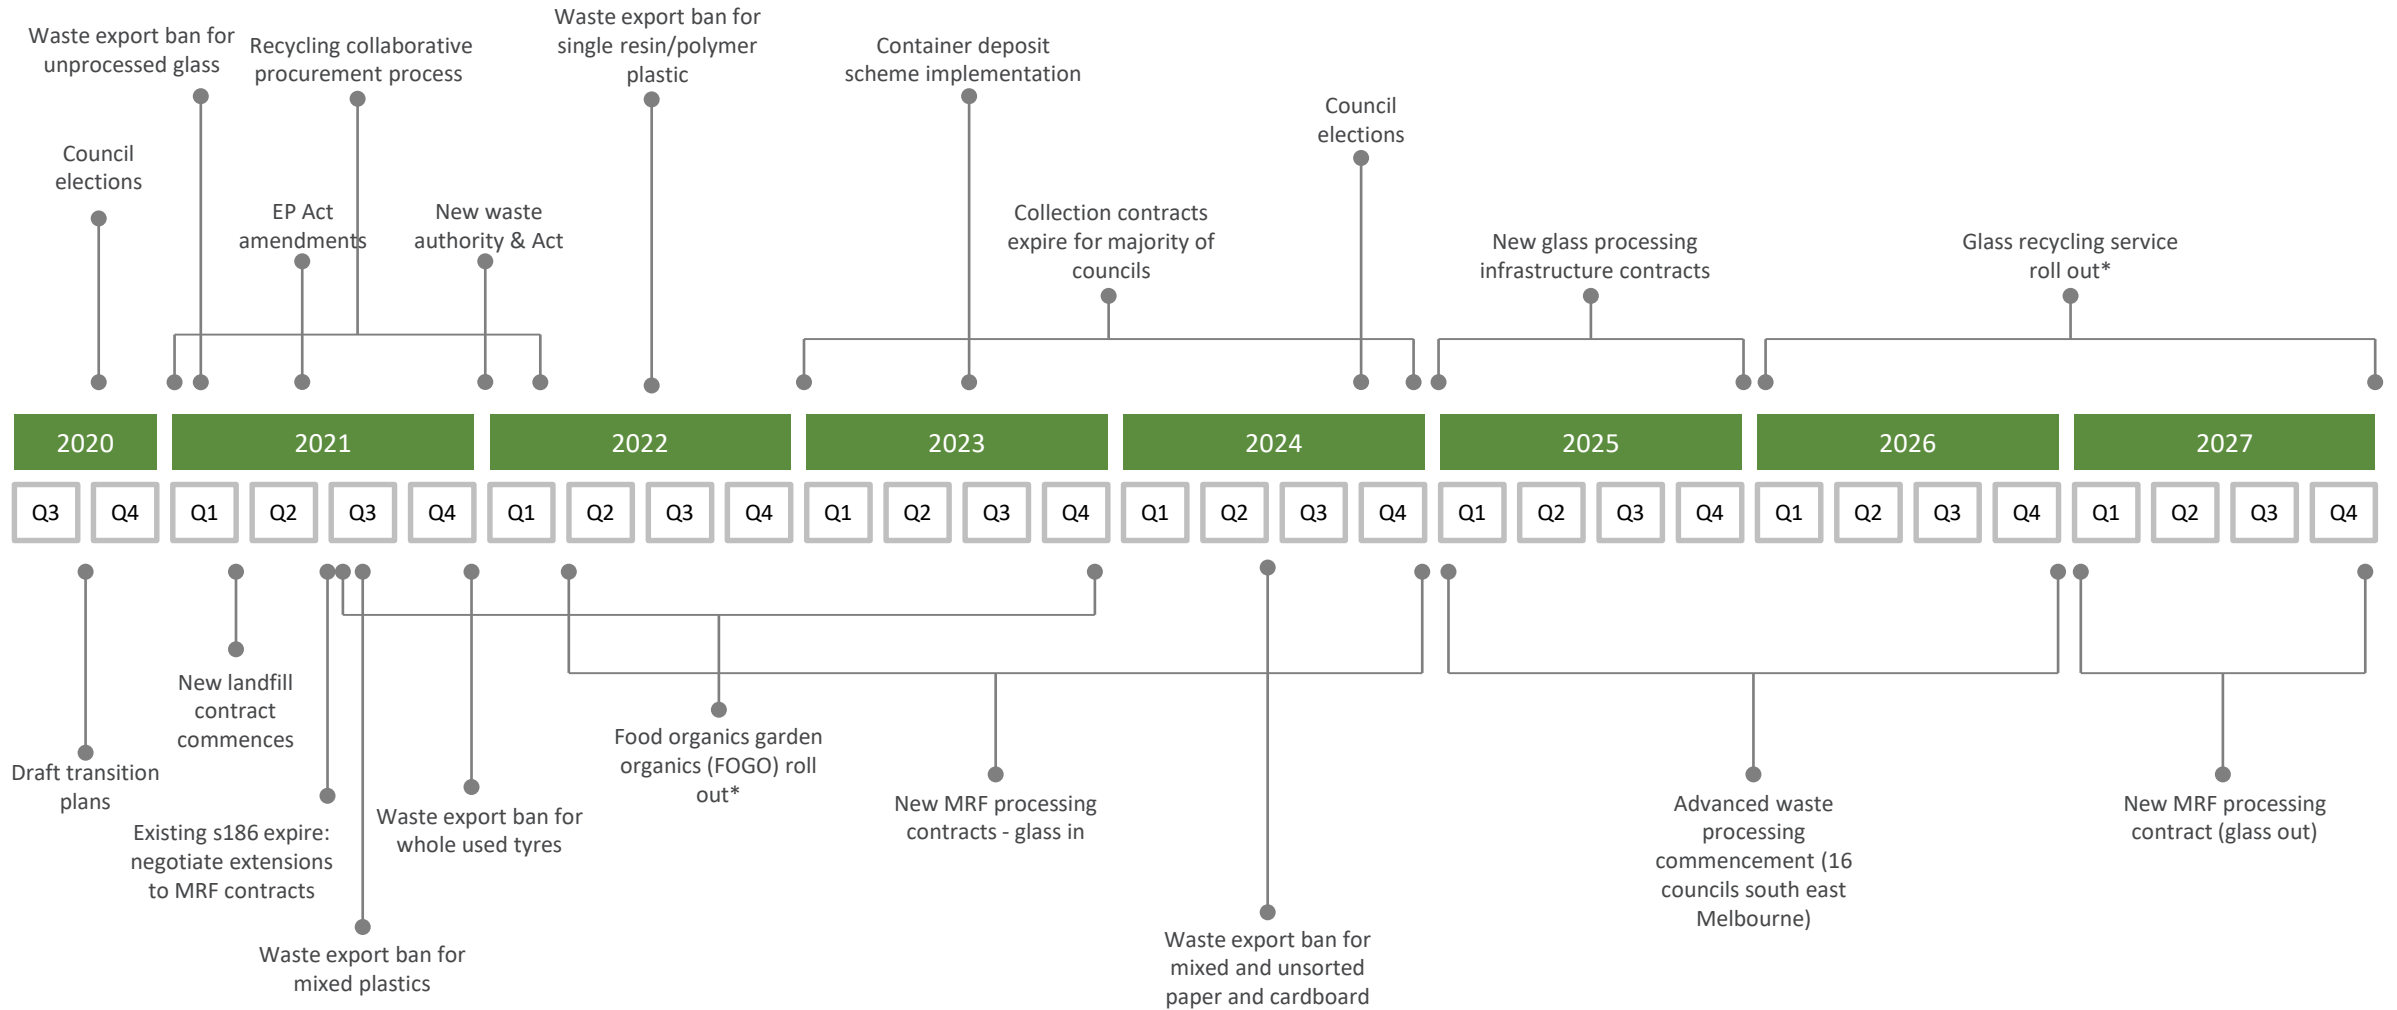

# Victorian waste and recycling sector changes

\*The FOGO and glass recycling service roll out periods are based on poll results received from a Metropolitan Council Transition Plan Support meeting.